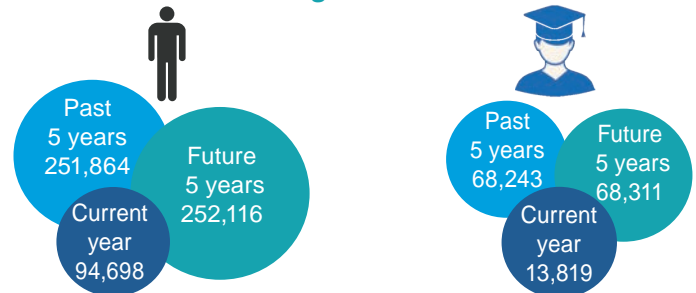

2015-16

Students

94,698

Graduates

13,819

Graduates an average of **800** engineers and **2,000** health professionals yearly

TOP 5 MAJORS OF STUDY

16th Oklahoma's national rank in STEM job growth (2016)

SUBSTANTIAL INCREASES IN GRADUATES*

Over Five-Year Period

*More than 500 graduates

A TALENT PIPELINE OF EDUCATED EMPLOYEES

All Degree Levels

OKLAHOMA GRADUATES EMPLOYED IN-STATE ONE-YEAR AFTER GRADUATION

2012-13 Graduates*