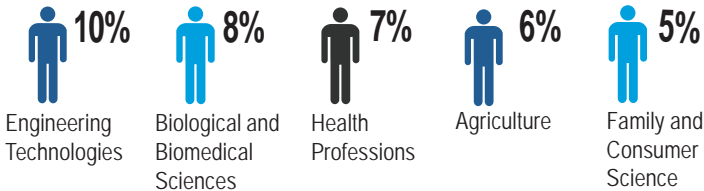

2015-16

Students

94,698

Graduates

13,819

Graduates an average of **800** engineers and **2,000** health professionals yearly

TOP 5 MAJORS OF STUDY

16th Oklahoma's national rank in STEM job growth (2016)

SUBSTANTIAL INCREASES IN GRADUATES*

Over Five-Year Period

*More than 500 graduates

A TALENT PIPELINE OF EDUCATED EMPLOYEES

All Degree Levels

OKLAHOMA GRADUATES EMPLOYED IN-STATE ONE-YEAR AFTER GRADUATION

2012-13 Graduates*