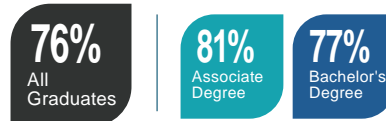

*Latest data available

Business Support Services

- Small Business Development Centers
- Incubators and Research Parks
- Business Plan Development
- Business Forum
- Business Counseling
- Government Contract Training

Career Services

- Career fairs
- Career service centers
- Internship placement
- Job search training
- Online job banks
- Résumé writing

Community Services

- CRC Assessment Sites
- ESL (on site)
- Meeting facilities
- Veteran assistance

Customized Training

- Continuing education
- Customized corporate training
- Professional or technical certificates
- Workforce training