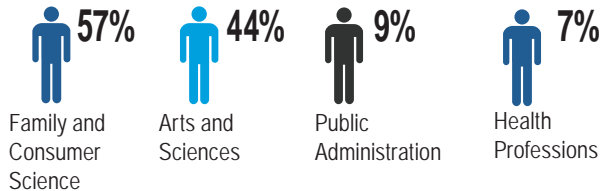

2015-16
Students
22,662

Graduates
3,826

From 2012-16

3%

Prepared to provide the region with an educated and trained labor force to support its business functions and needs.

16th

Oklahoma's national rank in STEM job growth (2016)

TOP 5 MAJORS OF STUDY

SUBSTANTIAL INCREASES IN GRADUATES* Over Five-Year Period

*More than 150 graduates

A TALENT PIPELINE OF EDUCATED EMPLOYEES All Degree Levels

OKLAHOMA GRADUATES EMPLOYED IN-STATE ONE-YEAR AFTER GRADUATION