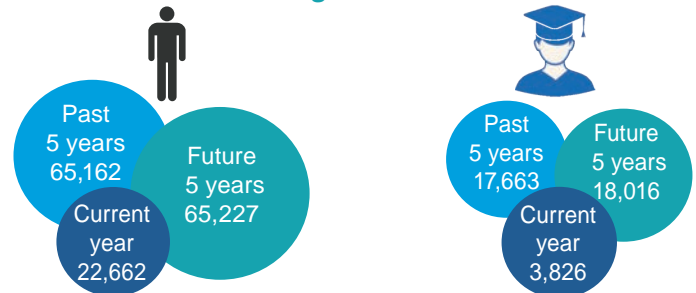

2015-16
Students
22,662

Graduates
3,826

From 2012-16

3%

Prepared to provide the region with an educated and trained labor force to support its business functions and needs.

16th

Oklahoma's national rank in STEM job growth (2016)

TOP 5 MAJORS OF STUDY

SUBSTANTIAL INCREASES IN GRADUATES* Over Five-Year Period

*More than 150 graduates

A TALENT PIPELINE OF EDUCATED EMPLOYEES All Degree Levels

OKLAHOMA GRADUATES EMPLOYED IN-STATE ONE-YEAR AFTER GRADUATION