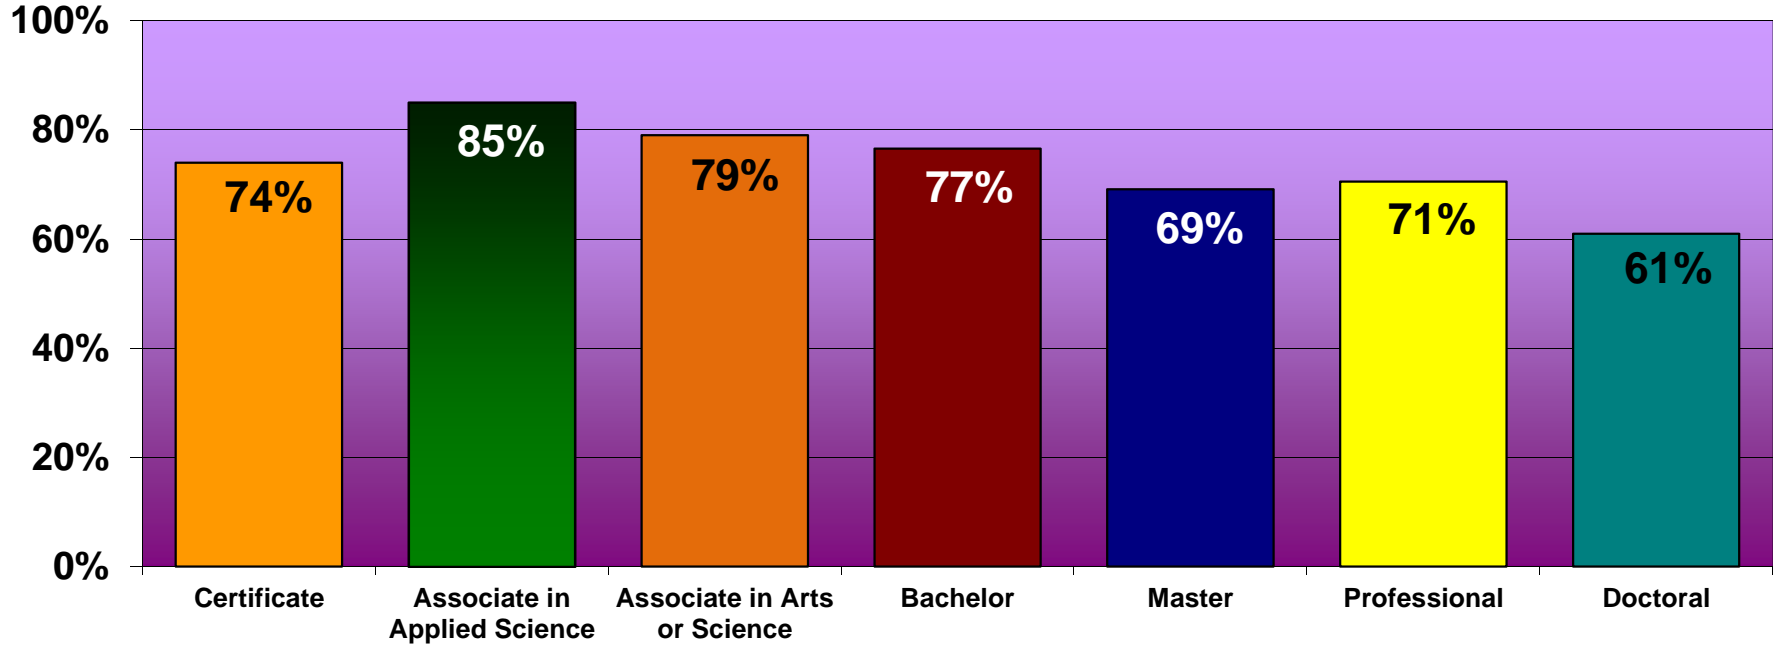

**Oklahoma Employment by Degree Level  
After One Year  
for 2012-13 State System Graduates**

Source: Oklahoma State Regents for Higher Education, Employment Outcomes data

**Oklahoma Employment by Degree Level  
After One Year  
for All State System Graduates**

Degree Level	2010-11 Graduates	2011-12 Graduates	2012-13 Graduates
Certificate	79%	82%	74%
Associate in Applied Science	87%	85%	85%
Associate in Arts or Science	79%	80%	79%
Bachelor	75%	78%	77%
Master	69%	70%	69%
Professional	67%	70%	71%
Doctoral	55%	62%	61%